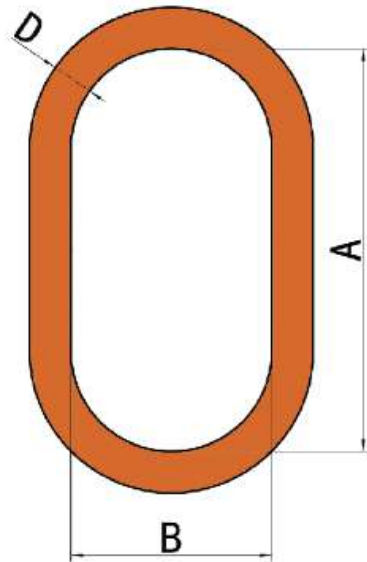

MASTER LINK

ITEM NO.	specifications	WLL/T	Dimensions/mm		
			A	B	D
MLW211-6	1/2"	2.0	127	63.5	14
MLW211-8	5/8"	3.0	152	76.0	16
MLW211-10	3/4"	4.7	140	70.0	20
MLW211-13	7/8"	8.0	178	89.0	22
MLW211-16	1"	11.0	178	89.0	25
MLW211-18	1-1/4"	16.0	220	110.0	32
MLW211-20	1-1/2"	21.7	270	140.0	38
MLW211-22	1-3/4"	28.4	305	152.0	45
MLW211-26	2"	35.0	350	190.0	50
MLW211-32	2-1/4"	45.0	400	200.0	56